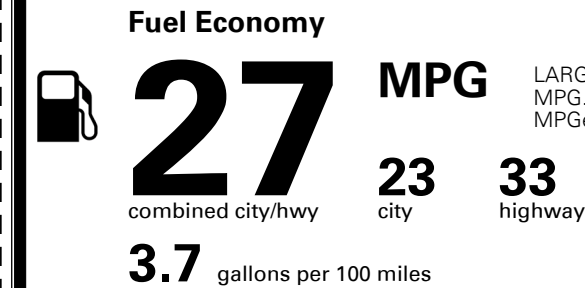

TOTAL ADDITIONAL WEIGHT: 7.3

\$ 33,490.00

Included
 Included
 Included
 Included
 Included
 Included
 Included
 Included
 Included

\$495.00
 \$200.00

\$ 34,185.00

\$ 1,195.00

\$ 35,380.00

EPA DOT Fuel Economy and Environment

LARGE CARS range from 14 to 146 MPG. The best vehicle rates 146 MPGe.

Gasoline Vehicle

You spend **\$750** more in fuel costs over 5 years compared to the average new vehicle.

Annual fuel cost **\$1,850**