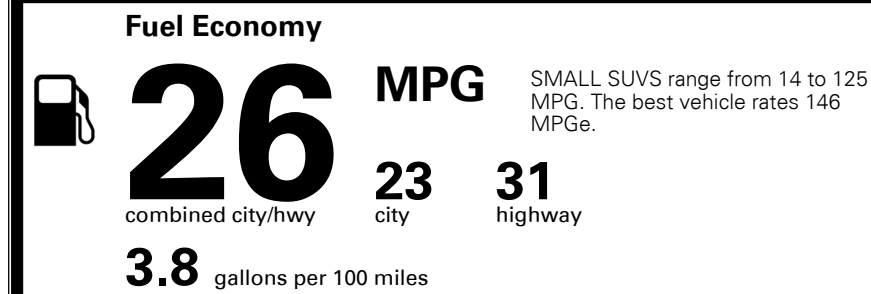

TOTAL ADDITIONAL WEIGHT: 8.0

EPA DOT Fuel Economy and Environment

Gasoline Vehicle

You spend \$1,000 more in fuel costs over 5 years compared to the average new vehicle.

Annual fuel cost \$1,900

Actual results will vary for many reasons, including driving conditions and how you drive and maintain your vehicle. The average new vehicle gets 29 MPG and costs \$8,500 to fuel over 5 years. Cost estimates are based on 15,000 miles per year at \$ 3.30 per gallon. MPGe is miles per gasoline gallon equivalent. Vehicle emissions are a significant cause of climate change and smog.