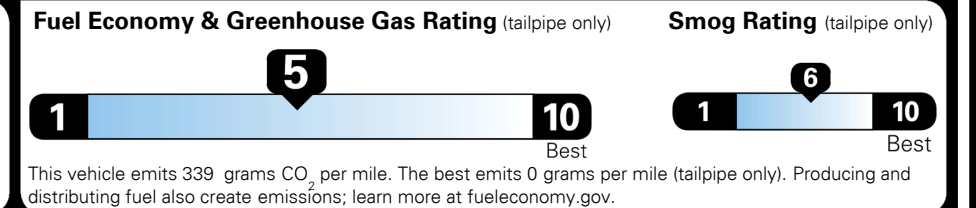

TOTAL ADDITIONAL WEIGHT: 8.0

EPA DOT Fuel Economy and Environment

Gasoline Vehicle

You spend \$1,000 more in fuel costs over 5 years compared to the average new vehicle.

Annual fuel cost \$1,900

Actual results will vary for many reasons, including driving conditions and how you drive and maintain your vehicle. The average new vehicle gets 29 MPG and costs \$8,500 to fuel over 5 years. Cost estimates are based on 15,000 miles per year at \$ 3.30 per gallon. MPGe is miles per gasoline gallon equivalent. Vehicle emissions are a significant cause of climate change and smog.