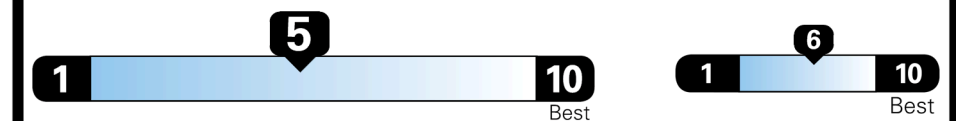

SMALL SUVs range from 14 to 138 MPG. The best vehicle rates 146 MPGe.

You spend \$1,000 more in fuel costs over 5 years compared to the average new vehicle.

Annual fuel cost \$1,900

Fuel Economy & Greenhouse Gas Rating (tailpipe only) **Smog Rating** (tailpipe only)