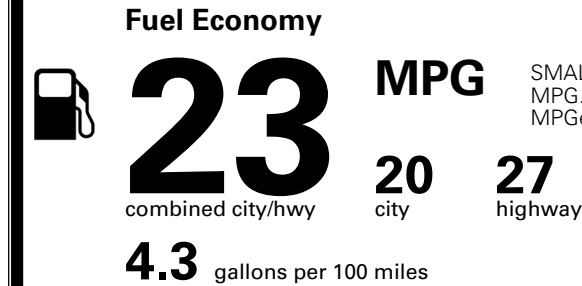

EPA DOT Fuel Economy and Environment

Gasoline Vehicle

SMALL SUVs range from 14 to 138 MPG. The best vehicle rates 146 MPGe.

You spend $2,250 more in fuel costs over 5 years compared to the average new vehicle.

Annual fuel cost $2,150

Fuel Economy & Greenhouse Gas Rating (tailpipe only)