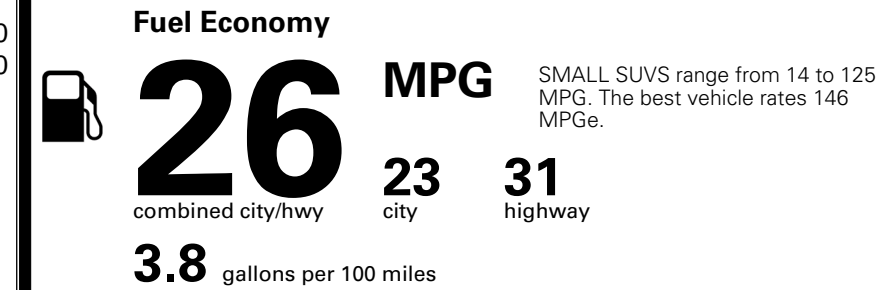

MSRP INCLUDING OPTIONS

\$ 33,150.00

INLAND FREIGHT AND HANDLING

\$ 1,495.00

TOTAL MANUFACTURER'S SUGGESTED RETAIL PRICE ▶

\$ 34,645.00

*Additional terms and conditions apply.
 **Kia Connect may be currently unavailable for some Model Year 2022 and newer vehicles sold or purchased in Massachusetts; please see owners.kia.com for more information.
 NOTE: When you purchase this vehicle, Kia America, Inc. collects personal information you provide to the dealership. For information on our collection and use of personal information and your rights, please see our Privacy Policy on www.kia.com.

TOTAL ADDITIONAL WEIGHT: 10.1

EPA DOT Fuel Economy and Environment

Gasoline Vehicle

You spend \$1,000 more in fuel costs over 5 years compared to the average new vehicle.

Annual fuel cost \$1,900

Actual results will vary for many reasons, including driving conditions and how you drive and maintain your vehicle. The average new vehicle gets 29 MPG and costs \$8,500 to fuel over 5 years. Cost estimates are based on 15,000 miles per year at \$ 3.30 per gallon. MPGe is miles per gasoline gallon equivalent. Vehicle emissions are a significant cause of climate change and smog.