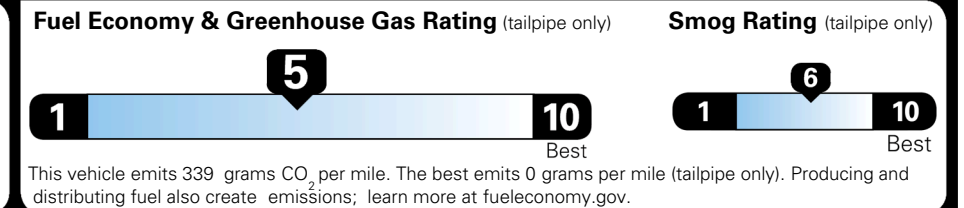

TOTAL ADDITIONAL WEIGHT: 10.1

EPA DOT Fuel Economy and Environment

Gasoline Vehicle

You spend \$1,000 more in fuel costs over 5 years compared to the average new vehicle.

Annual fuel cost \$1,900

Actual results will vary for many reasons, including driving conditions and how you drive and maintain your vehicle. The average new vehicle gets 29 MPG and costs \$8,500 to fuel over 5 years. Cost estimates are based on 15,000 miles per year at \$ 3.30 per gallon. MPGe is miles per gasoline gallon equivalent. Vehicle emissions are a significant cause of climate change and smog.