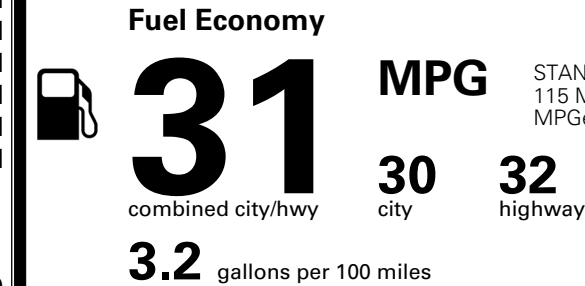

EPA DOT Fuel Economy and Environment

Gasoline Vehicle

STANDARD SUVS range from 13 to 115 MPG. The best vehicle rates 146 MPGe.

You save $500
in fuel costs over 5 years compared to the average new vehicle.

Annual fuel cost $1,500