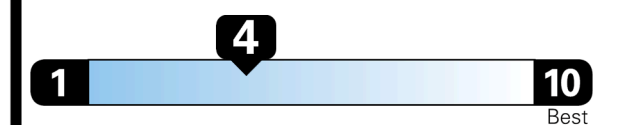

STANDARD SUVs range from 12 to 115 MPG. The best vehicle rates 146 MPGe.

You spend **\$4,500** more in fuel costs over 5 years compared to the average new vehicle.

Annual fuel cost **\$2,600**

Fuel Economy & Greenhouse Gas Rating (tailpipe only)