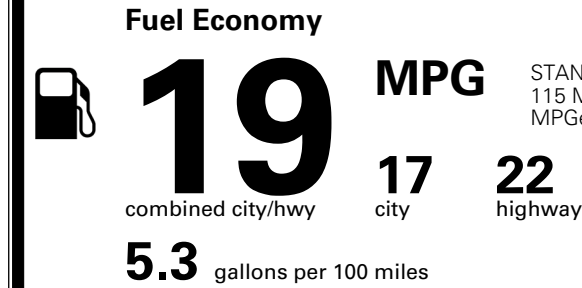

MSRP INCLUDING OPTIONS \$ 58,030.00

INLAND FREIGHT AND HANDLING \$ 1,545.00

TOTAL MANUFACTURER'S SUGGESTED RETAIL PRICE ▶

\$ 59,575.00

TOTAL ADDITIONAL WEIGHT: 13.4

EPA DOT Fuel Economy and Environment

Gasoline Vehicle

STANDARD SUVs range from 12 to 115 MPG. The best vehicle rates 146 MPGe.

You spend **\$4,500** more in fuel costs over 5 years compared to the average new vehicle.

Annual fuel cost **\$2,600**

Fuel Economy & Greenhouse Gas Rating (tailpipe only)