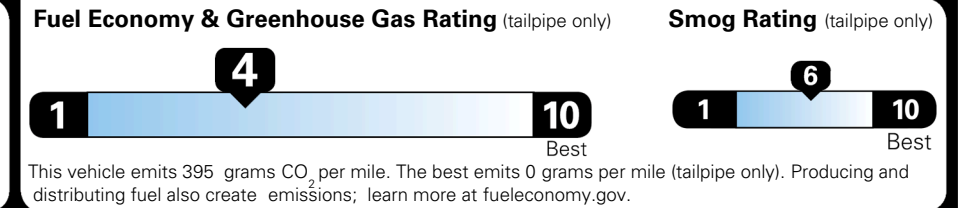

Actual results will vary for many reasons, including driving conditions and how you drive and maintain your vehicle. The average new vehicle gets 29 MPG and costs $8,000 to fuel over 5 years. Cost estimates are based on 15,000 miles per year at $ 3.10 per gallon. MPGe is miles per gasoline gallon equivalent. Vehicle emissions are a significant cause of climate change and smog.

fueleconomy.gov

Calculate personalized estimates and compare vehicles

GOVERNMENT 5-STAR SAFETY RATINGS

Overall Vehicle Score Not Rated

Based on the combined rating of frontal, side and rollover.
Should ONLY be compared to other vehicles of similar size and weight.

Frontal Driver Not Rated

Crash Passenger Not Rated

Based on the risk of injury in a frontal impact.
Should ONLY be compared to other vehicles of similar size and weight.

Side Front seat Not Rated

Crash Rear seat Not Rated

Star ratings based on the risk of injury in a side impact.

Rollover Not Rated

Star ratings based on the risk of rollover in a single-vehicle crash.

Star ratings range from 1 to 5 stars (★★★★★) with 5 being the highest.

Source: National Highway Traffic Safety Administration (NHTSA).

www.safercar.gov or 1-888-327-4236

Manufacturer's suggested retail price includes Manufacturer's recommended pre-delivery service. License and title fees, state and local taxes and other dealer installed options and accessories are not included in the manufacturer's suggested retail price.

PARTS CONTENT INFORMATION

FOR VEHICLES IN THIS CAR LINE U.S./CANADIAN PARTS CONTENT: 50 %

MAJOR SOURCES OF FOREIGN PARTS: KOREA: 35%

NOTE: PARTS CONTENT DOES NOT INCLUDE FINAL ASSEMBLY, DISTRIBUTION, OR OTHER NON-PARTS COSTS.

FOR THIS VEHICLE FINAL ASSEMBLY POINT: WEST POINT, GA, USA

COUNTRY OF ORIGIN

ENGINE (MOTOR): KOREA

TRANSMISSION: USA