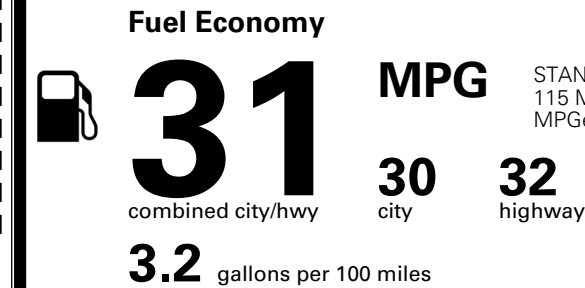

\$495.00
 \$295.00
 \$250.00

MSRP INCLUDING OPTIONS

\$ 55,530.00

INLAND FREIGHT AND HANDLING

\$ 1,545.00

TOTAL MANUFACTURER'S SUGGESTED RETAIL PRICE ▶

\$ 57,075.00

TOTAL ADDITIONAL WEIGHT: 7.3

EPA DOT Fuel Economy and Environment

Gasoline Vehicle

STANDARD SUVS range from 13 to 115 MPG. The best vehicle rates 146 MPGe.

You save \$500
 in fuel costs over 5 years compared to the average new vehicle.