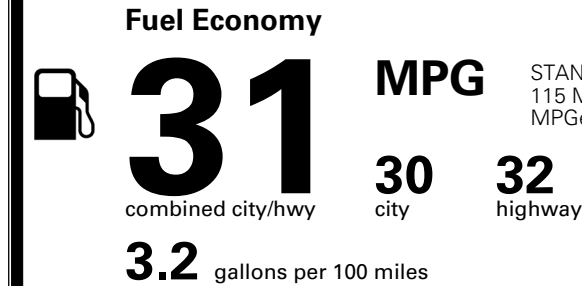

INLAND FREIGHT AND HANDLING \$ 1,545.00

TOTAL MANUFACTURER'S SUGGESTED RETAIL PRICE ▶ \$ 57,405.00

TOTAL ADDITIONAL WEIGHT: 7.3

\$ 54,490.00

EPA DOT Fuel Economy and Environment

Gasoline Vehicle

STANDARD SUVS range from 13 to 115 MPG. The best vehicle rates 146 MPGe.

You save \$500
 in fuel costs over 5 years compared to the average new vehicle.

Annual fuel cost \$1,500

Fuel Economy & Greenhouse Gas Rating (tailpipe only) Smog Rating (tailpipe only)

This vehicle emits 281 grams CO₂ per mile. The best emits 0 grams per mile (tailpipe only). Producing and distributing fuel also create emissions; learn more at fueleconomy.gov.