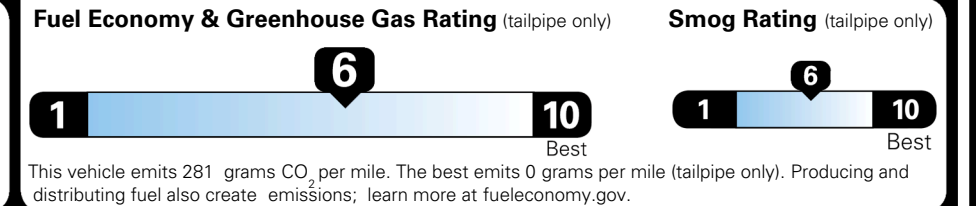

\$ 55,860.00

\$ 1,545.00

\$ 57,405.00

EPA DOT Fuel Economy and Environment

Gasoline Vehicle

You save \$500
 in fuel costs over 5 years compared to the average new vehicle.

Annual fuel cost **\$1,500**

Actual results will vary for many reasons, including driving conditions and how you drive and maintain your vehicle. The average new vehicle gets 29 MPG and costs \$8,000 to fuel over 5 years. Cost estimates are based on 15,000 miles per year at \$ 3.10 per gallon. MPGe is miles per gasoline gallon equivalent. Vehicle emissions are a significant cause of climate change and smog.