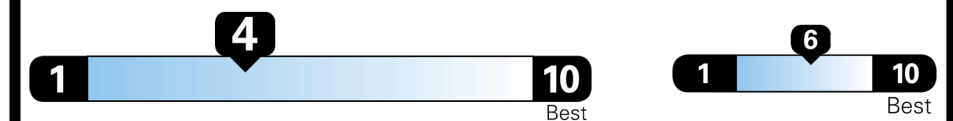

Fuel Economy & Greenhouse Gas Rating (tailpipe only) Smog Rating (tailpipe only)

This vehicle emits 429 grams CO₂ per mile. The best emits 0 grams per mile (tailpipe only). Producing and distributing fuel also create emissions; learn more at fueleconomy.gov.

Actual results will vary for many reasons, including driving conditions and how you drive and maintain your vehicle. The average new vehicle gets 29 MPG and costs $8,000 to fuel over 5 years. Cost estimates are based on 15,000 miles per year at $ 3.10 per gallon. MPGe is miles per gasoline gallon equivalent. Vehicle emissions are a significant cause of climate change and smog.

fueleconomy.gov

Calculate personalized estimates and compare vehicles