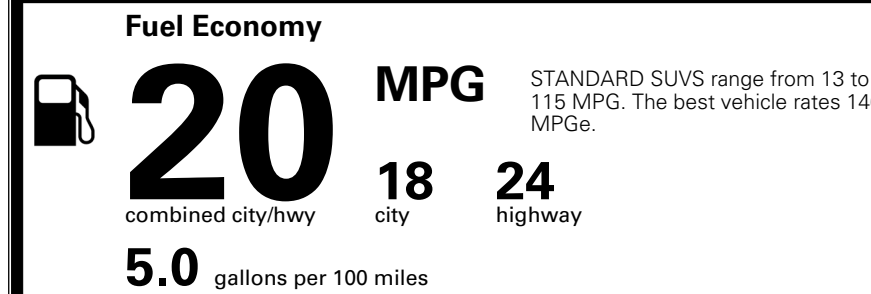

EPA DOT Fuel Economy and Environment

Gasoline Vehicle

You spend
$3,500
more in fuel costs
over 5 years
compared to the
average new vehicle.

Annual fuel cost
$2,300