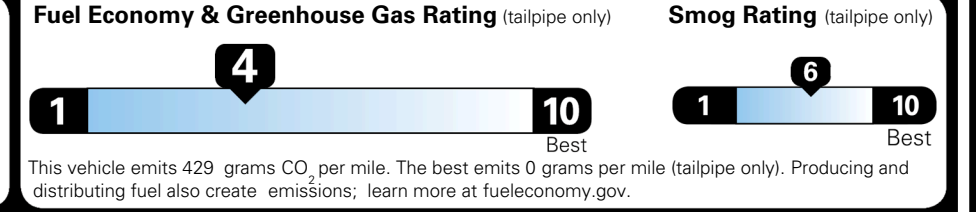

Actual results will vary for many reasons, including driving conditions and how you drive and maintain your vehicle. The average new vehicle gets 29 MPG and costs $8,000 to fuel over 5 years. Cost estimates are based on 15,000 miles per year at $ 3.10 per gallon. MPGe is miles per gasoline gallon equivalent. Vehicle emissions are a significant cause of climate change and smog.

fueleconomy.gov

Calculate personalized estimates and compare vehicles

GOVERNMENT 5-STAR SAFETY RATINGS

Overall Vehicle Score	Not Rated	
Based on the combined rating of frontal, side and rollover. Should ONLY be compared to other vehicles of similar size and weight.		
Frontal	Driver	Not Rated
Crash	Passenger	Not Rated
Based on the risk of injury in a frontal impact. Should ONLY be compared to other vehicles of similar size and weight.		
Side	Front seat	Not Rated
Crash	Rear seat	Not Rated
Star ratings based on the risk of injury in a side impact.		
Rollover	Not Rated	
Star ratings based on the risk of rollover in a single-vehicle crash.		

Star ratings range from 1 to 5 stars (★★★★★) with 5 being the highest.
Source: National Highway Traffic Safety Administration (NHTSA).
www.safercar.gov or 1-888-327-4236

Manufacturer's suggested retail price includes Manufacturer's recommended pre-delivery service. License and title fees, state and local taxes and other dealer installed options and accessories are not included in the manufacturer's suggested retail price.

PARTS CONTENT INFORMATION

FOR VEHICLES IN THIS CAR LINE U.S./CANADIAN PARTS CONTENT: 50 %

MAJOR SOURCES OF FOREIGN PARTS: KOREA: 35%

NOTE: PARTS CONTENT DOES NOT INCLUDE FINAL ASSEMBLY, DISTRIBUTION, OR OTHER NON-PARTS COSTS.

FOR THIS VEHICLE FINAL ASSEMBLY POINT: WEST POINT, GA, USA

COUNTRY OF ORIGIN ENGINE (MOTOR): KOREA
TRANSMISSION: USA