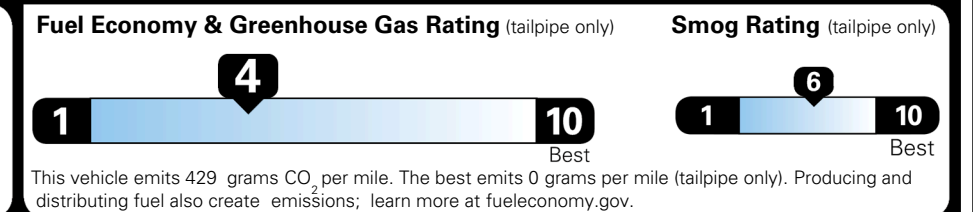

Actual results will vary for many reasons, including driving conditions and how you drive and maintain your vehicle. The average new vehicle gets 29 MPG and costs $8,500 to fuel over 5 years. Cost estimates are based on 15,000 miles per year at $ 3.30 per gallon. MPGe is miles per gasoline gallon equivalent. Vehicle emissions are a significant cause of climate change and smog.

fueleconomy.gov

Calculate personalized estimates and compare vehicles

GOVERNMENT 5-STAR SAFETY RATINGS

Overall Vehicle Score	Not Rated	
Based on the combined rating of frontal, side and rollover. Should ONLY be compared to other vehicles of similar size and weight.		
Frontal	Driver	Not Rated
Crash	Passenger	Not Rated
Based on the risk of injury in a frontal impact. Should ONLY be compared to other vehicles of similar size and weight.		
Side	Front seat	Not Rated
Crash	Rear seat	Not Rated
Star ratings based on the risk of injury in a side impact.		
Rollover	Not Rated	
Star ratings based on the risk of rollover in a single-vehicle crash.		

Star ratings range from 1 to 5 stars (★★★★★) with 5 being the highest.
Source: National Highway Traffic Safety Administration (NHTSA).
www.safercar.gov or 1-888-327-4236

Manufacturer's suggested retail price includes Manufacturer's recommended pre-delivery service. License and title fees, state and local taxes and other dealer installed options and accessories are not included in the manufacturer's suggested retail price.

PARTS CONTENT INFORMATION

FOR VEHICLES IN THIS CAR LINE U.S./CANADIAN PARTS CONTENT: 50 %

MAJOR SOURCES OF FOREIGN PARTS: KOREA: 35%

NOTE: PARTS CONTENT DOES NOT INCLUDE FINAL ASSEMBLY, DISTRIBUTION, OR OTHER NON-PARTS COSTS.

FOR THIS VEHICLE FINAL ASSEMBLY POINT: WEST POINT, GA, USA

COUNTRY OF ORIGIN ENGINE (MOTOR): KOREA

TRANSMISSION: USA