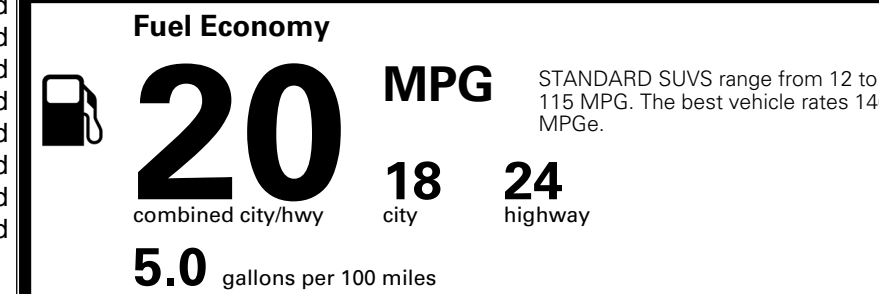

EPA DOT Fuel Economy and Environment

Gasoline Vehicle

You spend \$4,000 more in fuel costs over 5 years compared to the average new vehicle.

Annual fuel cost \$2,500

Actual results will vary for many reasons, including driving conditions and how you drive and maintain your vehicle. The average new vehicle gets 29 MPG and costs \$8,500 to fuel over 5 years. Cost estimates are based on 15,000 miles per year at \$ 3.30 per gallon. MPGe is miles per gasoline gallon equivalent. Vehicle emissions are a significant cause of climate change and smog.