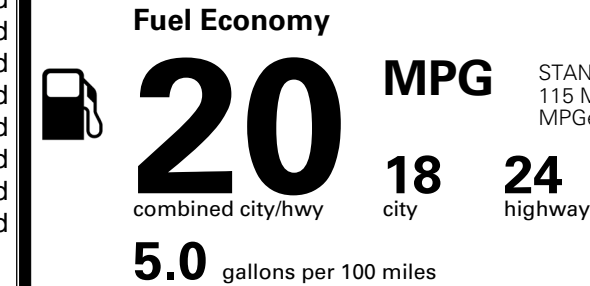

MSRP INCLUDING OPTIONS

\$ 48,035.00

INLAND FREIGHT AND HANDLING

\$ 1,545.00

TOTAL MANUFACTURER'S SUGGESTED RETAIL PRICE ▶

\$ 49,580.00

TOTAL ADDITIONAL WEIGHT: 7.2

EPA DOT Fuel Economy and Environment

Gasoline Vehicle

STANDARD SUVS range from 13 to 115 MPG. The best vehicle rates 146 MPGe.

You spend
\$3,500
 more in fuel costs
 over 5 years
 compared to the
 average new vehicle.

Annual fuel cost
\$2,300