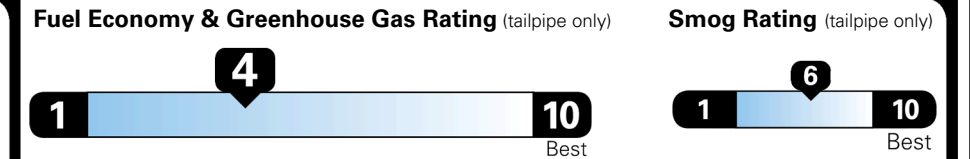

MSRP INCLUDING OPTIONS

\$ 48,035.00

INLAND FREIGHT AND HANDLING

\$ 1,545.00

TOTAL MANUFACTURER'S SUGGESTED RETAIL PRICE ▶

\$ 49,580.00

TOTAL ADDITIONAL WEIGHT: 7.2

EPA DOT Fuel Economy and Environment

Gasoline Vehicle

STANDARD SUVS range from 13 to 115 MPG. The best vehicle rates 146 MPGe.

You spend
\$3,500
 more in fuel costs
 over 5 years
 compared to the
 average new vehicle.

Annual fuel cost
\$2,300