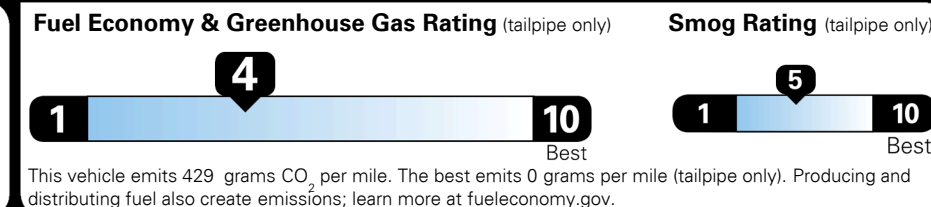

You spend **$2,000** more in fuel costs over 5 years compared to the average new vehicle.

Annual fuel cost **$1,700**