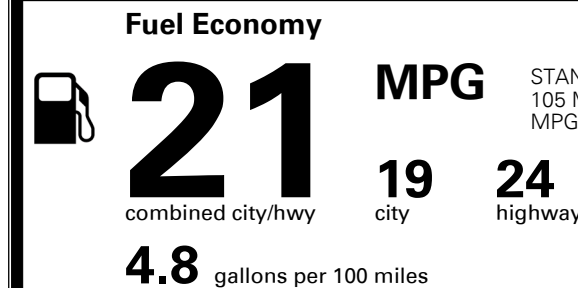

MSRP INCLUDING OPTIONS

\$ 49,900.00

INLAND FREIGHT AND HANDLING

\$ 1,225.00

TOTAL MANUFACTURER'S SUGGESTED RETAIL PRICE ▶

\$ 51,125.00

TOTAL ADDITIONAL WEIGHT: 59.5

EPA DOT Fuel Economy and Environment

Gasoline Vehicle

You spend **\$2,000** more in fuel costs over 5 years compared to the average new vehicle.

Annual fuel cost **\$1,700**

Actual results will vary for many reasons, including driving conditions and how you drive and maintain your vehicle. The average new vehicle gets 27 MPG and costs \$6,500 to fuel over 5 years. Cost estimates are based on 15,000 miles per year at \$ 2.35 per gallon. MPGe is miles per gasoline gallon equivalent. Vehicle emissions are a significant cause of climate change and smog.