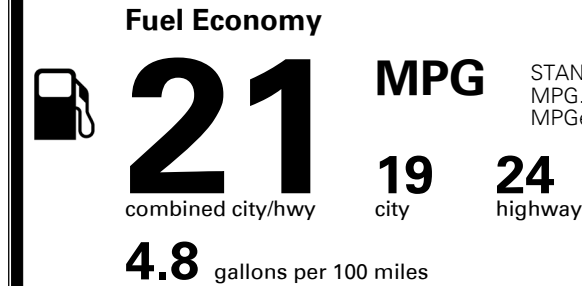

\$395.00
 \$210.00
 \$115.00

MSRP INCLUDING OPTIONS

\$ 44,210.00

INLAND FREIGHT AND HANDLING

\$ 1,045.00

TOTAL MANUFACTURER'S SUGGESTED RETAIL PRICE ▶

\$ 45,255.00

TOTAL ADDITIONAL WEIGHT: 11.5

EPA DOT Fuel Economy and Environment

Gasoline Vehicle

STANDARD SUVs range from 13 to 93 MPG. The best vehicle rates 136 MPGe.

You spend
\$2,250
 more in fuel costs
 over 5 years
 compared to the
 average new vehicle.