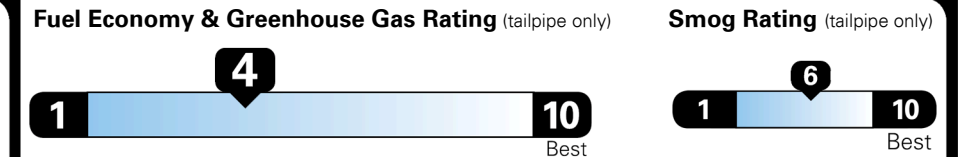

This vehicle emits 442 grams CO₂ per mile. The best emits 0 grams per mile (tailpipe only). Producing and distributing fuel also create emissions; learn more at fueleconomy.gov.

Actual results will vary for many reasons, including driving conditions and how you drive and maintain your vehicle. The average new vehicle gets 28 MPG and costs $9,750 to fuel over 5 years. Cost estimates are based on 15,000 miles per year at $ 3.60 per gallon. MPGe is miles per gasoline gallon equivalent. Vehicle emissions are a significant cause of climate change and smog.

fueleconomy.gov

Calculate personalized estimates and compare vehicles

GOVERNMENT 5-STAR SAFETY RATINGS

Overall Vehicle Score ★ ★ ★ ★ ★

Based on the combined rating of frontal, side and rollover.
Should ONLY be compared to other vehicles of similar size and weight.

Frontal Driver ★ ★ ★ ★
Crash Passenger ★ ★ ★ ★

Based on the risk of injury in a frontal impact.
Should ONLY be compared to other vehicles of similar size and weight.

Side Front seat ★ ★ ★ ★ ★
Crash Rear seat ★ ★ ★ ★ ★

Star ratings based on the risk of injury in a side impact.

Rollover ★ ★ ★ ★

Star ratings based on the risk of rollover in a single-vehicle crash.

Star ratings range from 1 to 5 stars (★★★★★) with 5 being the highest.

Source: National Highway Traffic Safety Administration (NHTSA).

www.safercar.gov or 1-888-327-4236

Manufacturer's suggested retail price includes Manufacturer's recommended pre-delivery service. License and title fees, state and local taxes and other dealer installed options and accessories are not included in the manufacturer's suggested retail price.

PARTS CONTENT INFORMATION

FOR VEHICLES IN THIS CAR LINE U.S./CANADIAN PARTS CONTENT: 60 %

MAJOR SOURCES OF FOREIGN PARTS: KOREA: 30%

NOTE: PARTS CONTENT DOES NOT INCLUDE FINAL ASSEMBLY, DISTRIBUTION, OR OTHER NON-PARTS COSTS.

FOR THIS VEHICLE FINAL ASSEMBLY POINT: WEST POINT, GA, USA

COUNTRY OF ORIGIN

ENGINE (MOTOR): KOREA

TRANSMISSION: USA