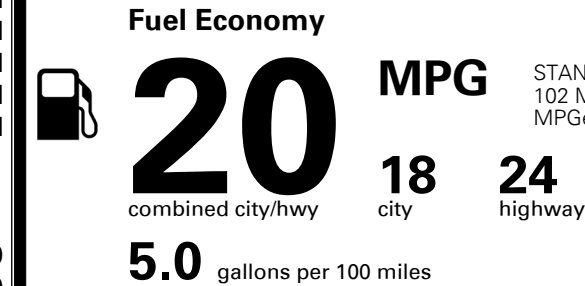

EPA DOT Fuel Economy and Environment

Gasoline Vehicle

STANDARD SUVs range from 13 to 102 MPG. The best vehicle rates 140 MPGe.

You spend
$3,750
more in fuel costs
over 5 years
compared to the
average new vehicle.

Annual fuel cost
$2,700