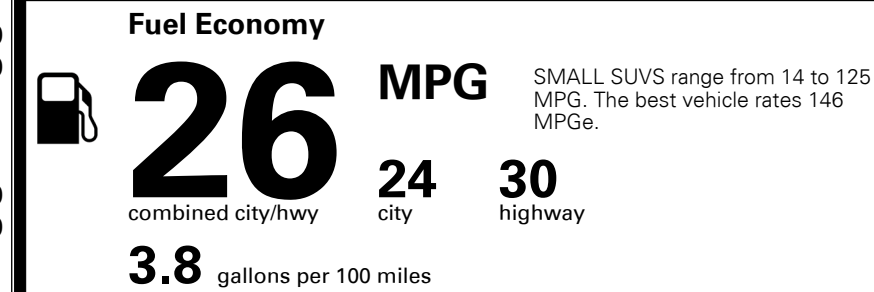

EPA DOT Fuel Economy and Environment