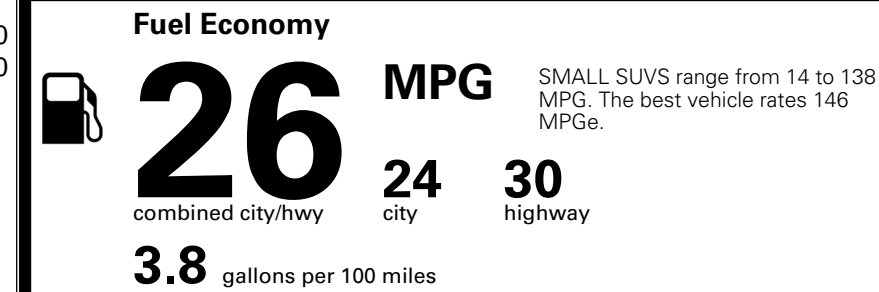

MSRP INCLUDING OPTIONS \$ 33,785.00

INLAND FREIGHT AND HANDLING \$ 1,495.00

TOTAL MANUFACTURER'S SUGGESTED RETAIL PRICE ▶ \$ 35,280.00

TOTAL ADDITIONAL WEIGHT: 6.6

*Additional terms and conditions apply.
 **Kia Connect may be currently unavailable for some Model Year 2022 and newer vehicles sold or purchased in Massachusetts; please see owners.kia.com for more information.
 NOTE: When you purchase this vehicle, Kia America, Inc. collects personal information you provide to the dealership. For information on our collection and use of personal information and your rights, please see our Privacy Policy on www.kia.com.

EPA DOT Fuel Economy and Environment

Gasoline Vehicle

You spend \$1,000 more in fuel costs over 5 years compared to the average new vehicle.

Annual fuel cost \$1,900

Actual results will vary for many reasons, including driving conditions and how you drive and maintain your vehicle. The average new vehicle gets 29 MPG and costs \$8,500 to fuel over 5 years. Cost estimates are based on 15,000 miles per year at \$ 3.30 per gallon. MPGe is miles per gasoline gallon equivalent. Vehicle emissions are a significant cause of climate change and smog.