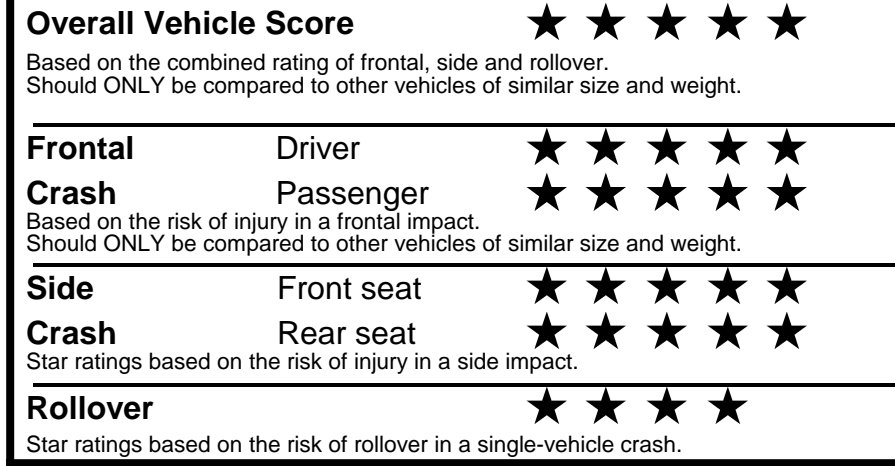

fueleconomy.gov
 Calculate personalized estimates and compare vehicles

Smartphone QR Code

GOVERNMENT 5-STAR SAFETY RATINGS

PARTS CONTENT INFORMATION

FOR VEHICLES IN THIS CAR LINE U.S./CANADIAN PARTS CONTENT: 60 %