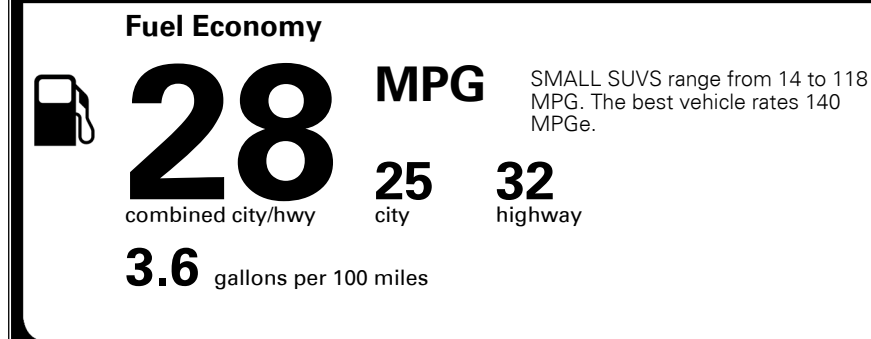

\$395.00
 Included
 \$100.00
 \$360.00
 \$175.00
 \$125.00

\$ 33,945.00

\$ 1,375.00

\$ 35,320.00

EPA DOT Fuel Economy and Environment

Gasoline Vehicle

You save \$0
 in fuel costs over 5 years compared to the average new vehicle.