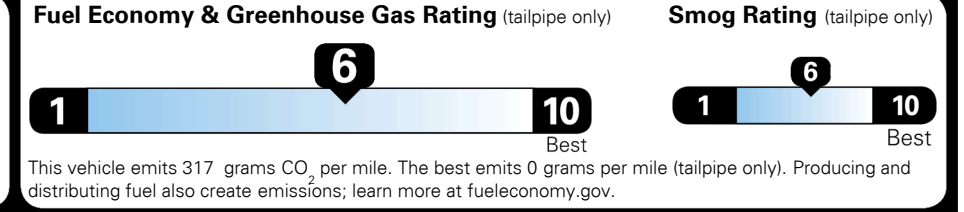

Actual results will vary for many reasons, including driving conditions and how you drive and maintain your vehicle. The average new vehicle gets 28 MPG and costs $9,500 to fuel over 5 years. Cost estimates are based on 15,000 miles per year at $ 3.50 per gallon. MPGe is miles per gasoline gallon equivalent. Vehicle emissions are a significant cause of climate change and smog.

fueleconomy.gov
Calculate personalized estimates and compare vehicles

Smartphone QR Code