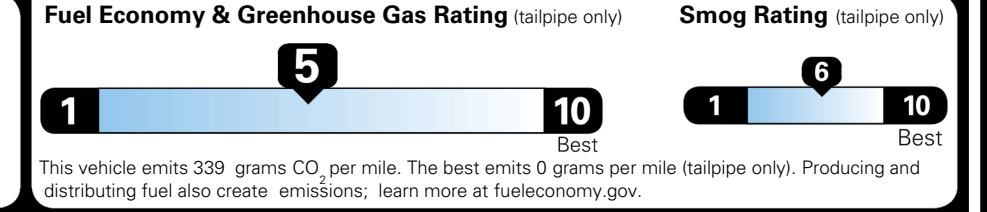

TOTAL ADDITIONAL WEIGHT: 6.6

EPA DOT Fuel Economy and Environment

Gasoline Vehicle

You spend \$1,000 more in fuel costs over 5 years compared to the average new vehicle.

Annual fuel cost \$1,900

Actual results will vary for many reasons, including driving conditions and how you drive and maintain your vehicle. The average new vehicle gets 29 MPG and costs \$8,500 to fuel over 5 years. Cost estimates are based on 15,000 miles per year at \$ 3.30 per gallon. MPGe is miles per gasoline gallon equivalent. Vehicle emissions are a significant cause of climate change and smog.