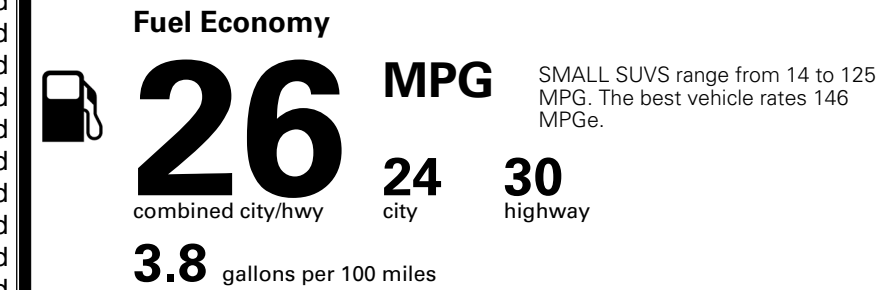

EPA DOT Fuel Economy and Environment

Gasoline Vehicle

You spend $1,000 more in fuel costs over 5 years compared to the average new vehicle.

Annual fuel cost $1,900