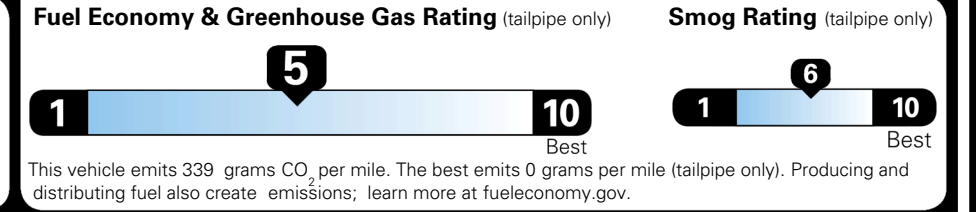

TOTAL ADDITIONAL WEIGHT: 6.6

EPA DOT Fuel Economy and Environment

Gasoline Vehicle

You spend \$1,000 more in fuel costs over 5 years compared to the average new vehicle.

Annual fuel cost \$1,900

Actual results will vary for many reasons, including driving conditions and how you drive and maintain your vehicle. The average new vehicle gets 29 MPG and costs \$8,500 to fuel over 5 years. Cost estimates are based on 15,000 miles per year at \$ 3.30 per gallon. MPGe is miles per gasoline gallon equivalent. Vehicle emissions are a significant cause of climate change and smog.