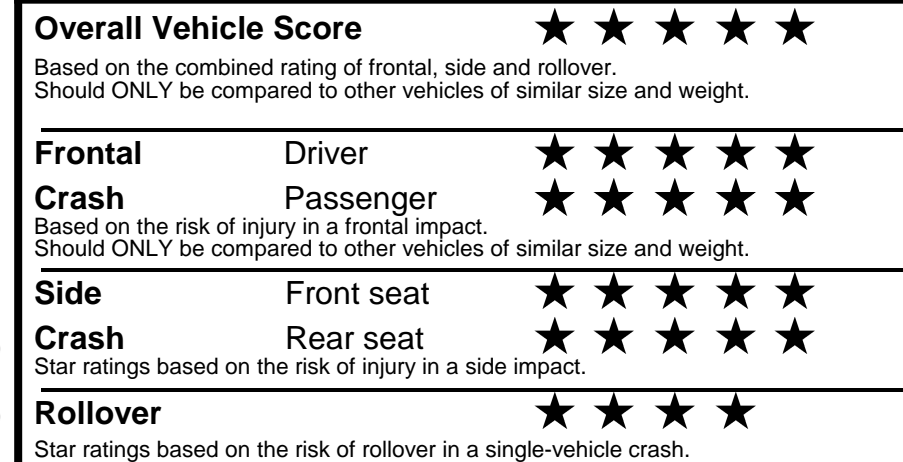

fueleconomy.gov

Calculate personalized estimates and compare vehicles

GOVERNMENT 5-STAR SAFETY RATINGS

Star ratings range from 1 to 5 stars (★★★★★) with 5 being the highest. Source: National Highway Traffic Safety Administration (NHTSA). www.safercar.gov or 1-888-327-4236