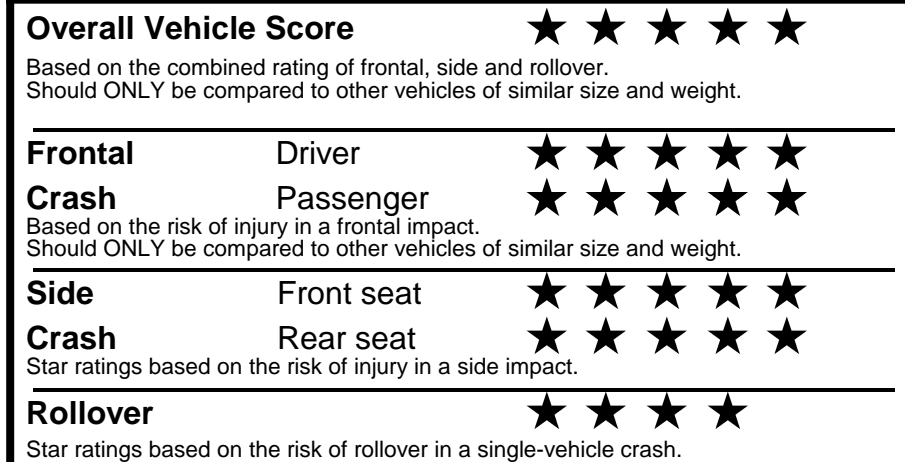

fueleconomy.gov

Calculate personalized estimates and compare vehicles

GOVERNMENT 5-STAR SAFETY RATINGS

Star ratings range from 1 to 5 stars (★★★★★) with 5 being the highest.
 Source: National Highway Traffic Safety Administration (NHTSA).
www.safercar.gov or 1-888-327-4236