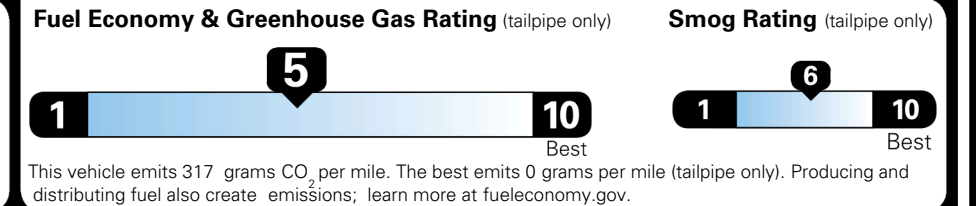

TOTAL ADDITIONAL WEIGHT: 19.1

EPA DOT Fuel Economy and Environment

Gasoline Vehicle

You spend \$250 more in fuel costs over 5 years compared to the average new vehicle.

Annual fuel cost \$1,750

Actual results will vary for many reasons, including driving conditions and how you drive and maintain your vehicle. The average new vehicle gets 29 MPG and costs \$8,500 to fuel over 5 years. Cost estimates are based on 15,000 miles per year at \$ 3.30 per gallon. MPGe is miles per gasoline gallon equivalent. Vehicle emissions are a significant cause of climate change and smog.