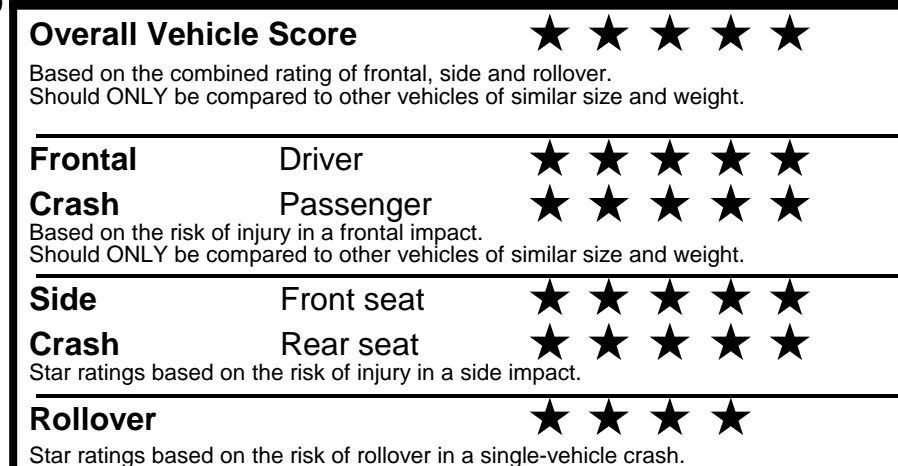

fueleconomy.gov
 Calculate personalized estimates and compare vehicles

GOVERNMENT 5-STAR SAFETY RATINGS

Star ratings range from 1 to 5 stars (★★★★★) with 5 being the highest.
 Source: National Highway Traffic Safety Administration (NHTSA).
www.safercar.gov or 1-888-327-4236