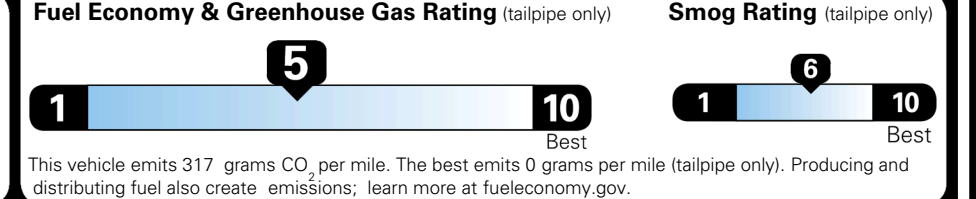

EPA DOT Fuel Economy and Environment

Gasoline Vehicle

You spend \$250 more in fuel costs over 5 years compared to the average new vehicle.

Annual fuel cost \$1,750

Actual results will vary for many reasons, including driving conditions and how you drive and maintain your vehicle. The average new vehicle gets 29 MPG and costs \$8,500 to fuel over 5 years. Cost estimates are based on 15,000 miles per year at \$ 3.30 per gallon. MPGe is miles per gasoline gallon equivalent. Vehicle emissions are a significant cause of climate change and smog.