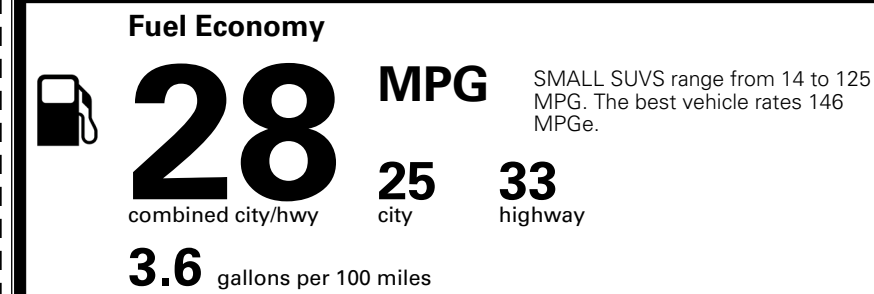

EPA DOT Fuel Economy and Environment

Gasoline Vehicle

You spend $250 more in fuel costs over 5 years compared to the average new vehicle.

Annual fuel cost $1,750