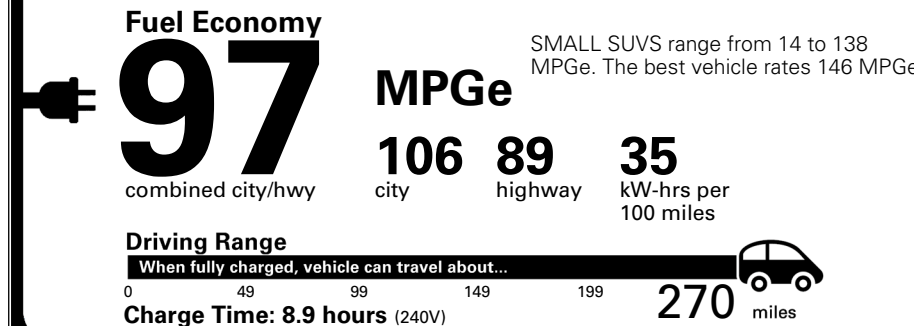

\$ 1,545.00

TOTAL MANUFACTURER'S SUGGESTED RETAIL PRICE ▶

\$ 54,715.00

TOTAL ADDITIONAL WEIGHT: 6.1

*Additional terms and conditions apply.

**Kia Connect may be currently unavailable for some Model Year 2022 and newer vehicles sold or purchased in Massachusetts; please see owners.kia.com for more information.

EPA DOT Fuel Economy and Environment

Electric Vehicle

You save \$4,000
 in fuel costs over 5 years compared to the average new vehicle.

Annual fuel cost \$900

Actual results will vary for many reasons, including driving conditions and how you drive and maintain your vehicle. The average new vehicle gets 29 MPG and costs \$8,500 to fuel over 5 years. Cost estimates are based on 15,000 miles per year at \$0.17 per kW-hr. MPGe is miles per gasoline gallon equivalent. Vehicle emissions are a significant cause of global warming and smog.