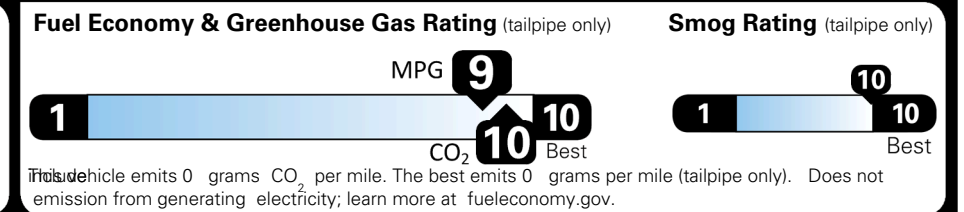

EPA DOT Fuel Economy and Environment

Electric Vehicle

You save \$4,000
 in fuel costs over 5 years compared to the average new vehicle.

Annual fuel cost \$900

Actual results will vary for many reasons, including driving conditions and how you drive and maintain your vehicle. The average new vehicle gets 29 MPG and costs \$8,500 to fuel over 5 years. Cost estimates are based on 15,000 miles per year at \$0.17 per kW-hr. MPGe is miles per gasoline gallon equivalent. Vehicle emissions are a significant cause of global warming and smog.