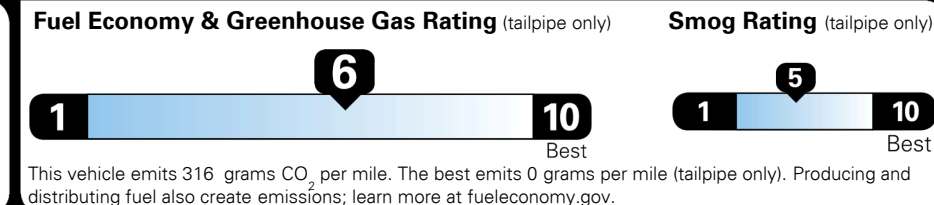

EPA DOT Fuel Economy and Environment

Gasoline Vehicle

You save \$250
 in fuel costs over 5 years compared to the average new vehicle.

Annual fuel cost \$1,250

Actual results will vary for many reasons, including driving conditions and how you drive and maintain your vehicle. The average new vehicle gets 27 MPG and costs \$6,500 to fuel over 5 years. Cost estimates are based on 15,000 miles per year at \$ 2.35 per gallon. MPGe is miles per gasoline gallon equivalent. Vehicle emissions are a significant cause of climate change and smog.