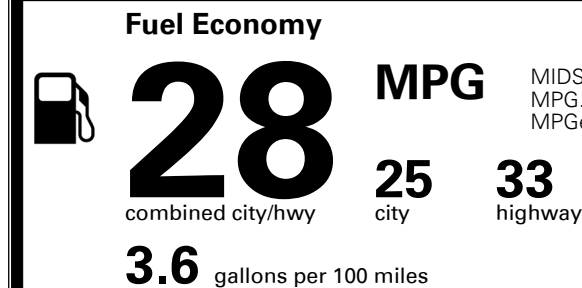

EPA DOT Fuel Economy and Environment

Gasoline Vehicle