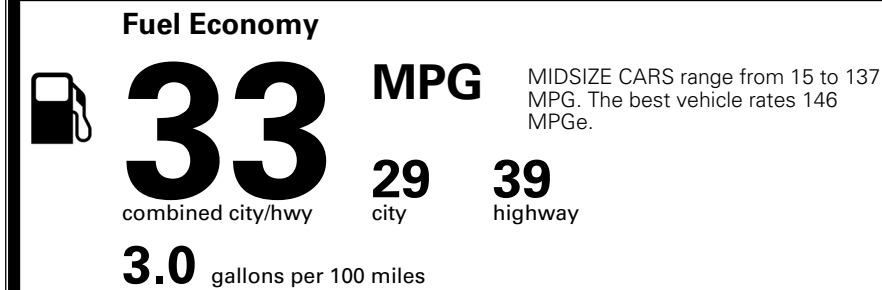

EPA DOT Fuel Economy and Environment

Gasoline Vehicle

You save \$1,000
 in fuel costs over 5 years compared to the average new vehicle.

Annual fuel cost \$1,500

Actual results will vary for many reasons, including driving conditions and how you drive and maintain your vehicle. The average new vehicle gets 29 MPG and costs \$8,500 to fuel over 5 years. Cost estimates are based on 15,000 miles per year at \$ 3.30 per gallon. MPGe is miles per gasoline gallon equivalent. Vehicle emissions are a significant cause of climate change and smog.