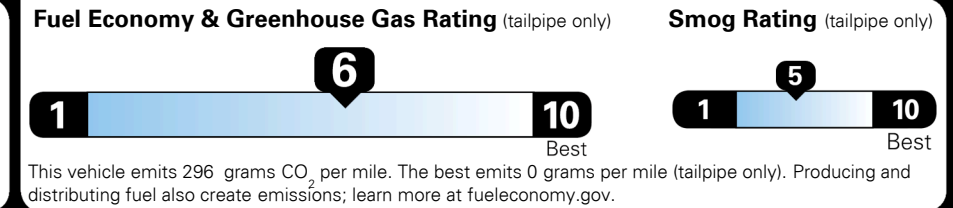

Actual results will vary for many reasons, including driving conditions and how you drive and maintain your vehicle. The average new vehicle gets 28 MPG and costs $8,000 to fuel over 5 years. Cost estimates are based on 15,000 miles per year at $ 2.95 per gallon. MPGe is miles per gasoline gallon equivalent. Vehicle emissions are a significant cause of climate change and smog.

fuel economy.gov

Calculate personalized estimates and compare vehicles

GOVERNMENT 5-STAR SAFETY RATINGS

Overall Vehicle Score		★★★★★▲
Based on the combined rating of frontal, side and rollover. Should ONLY be compared to other vehicles of similar size and weight. ▲ Safety Concern: Visit www.safercar.gov or call 1-888-327-4236 for more details.		
Frontal	Driver	★★★★★
Crash	Passenger	★★★★★
Based on the risk of injury in a frontal impact. Should ONLY be compared to other vehicles of similar size and weight.		
Side	Front seat	★★★★★
Crash	Rear seat	★★★★★▲
Star ratings based on the risk of injury in a side impact.		
Rollover		★★★★★
Star ratings based on the risk of rollover in a single-vehicle crash.		

Star ratings range from 1 to 5 stars (★★★★★) with 5 being the highest.
Source: National Highway Traffic Safety Administration (NHTSA).
www.safercar.gov or 1-888-327-4236

Manufacturer's suggested retail price includes Manufacturer's recommended pre-delivery service. License and title fees, state and local taxes and other dealer installed options and accessories are not included in the manufacturer's suggested retail price.

PARTS CONTENT INFORMATION

FOR VEHICLES IN THIS CAR LINE U.S./CANADIAN PARTS CONTENT: 16 %

MAJOR SOURCES OF FOREIGN PARTS:
KOREA: 30%
MEXICO: 45%

NOTE: PARTS CONTENT DOES NOT INCLUDE FINAL ASSEMBLY, DISTRIBUTION, OR OTHER NON-PARTS COSTS.

FOR THIS VEHICLE FINAL ASSEMBLY POINT:
MEXICO

COUNTRY OF ORIGIN

ENGINE: MEXICO

TRANSMISSION: KOREA

*Additional terms and conditions apply.

**Kia Connect may be currently unavailable for Model Year 2022 and newer vehicles sold or purchased in Massachusetts; please see owners.kia.com for updates on availability.

NOTE: When you purchase this vehicle, Kia America, Inc. collects personal information you provide to the dealership. For information on our collection and use of personal information and your rights, please see our Privacy Policy on www.kia.com.