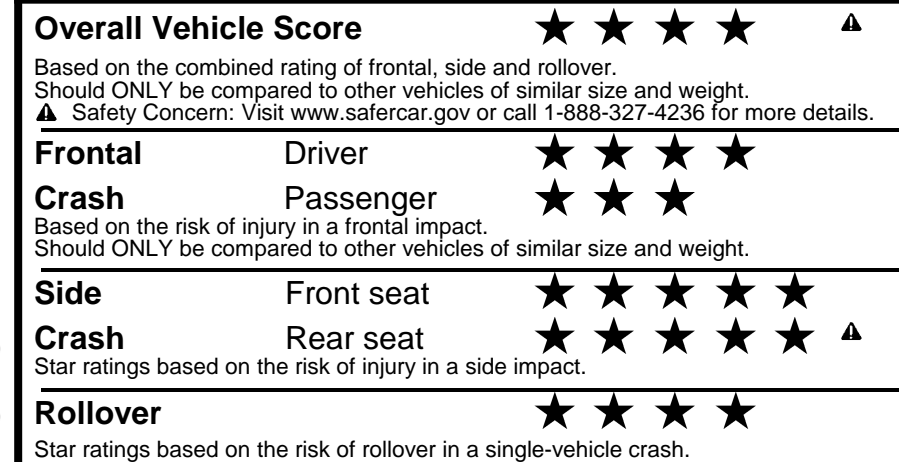

## GOVERNMENT 5-STAR SAFETY RATINGS

Star ratings range from 1 to 5 stars (★★★★★) with 5 being the highest. Source: National Highway Traffic Safety Administration (NHTSA). www.safercar.gov or 1-888-327-4236