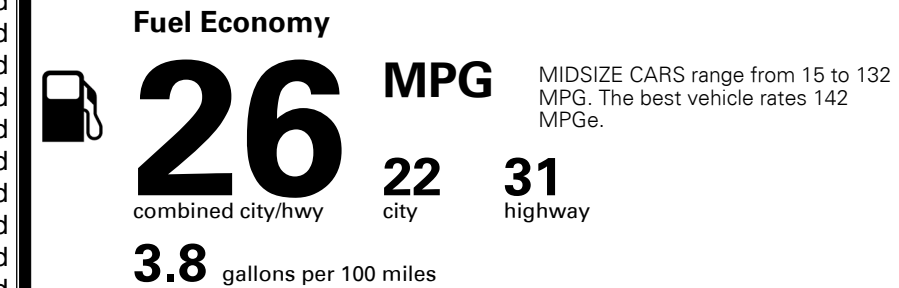

MANUFACTURER'S SUGGESTED RETAIL PRICE ▶

$ 24,490.00

COMPARE GT M/T FEATURES
Added to/in place of standard GT A/T features

- 6-Speed Manual Transmission
- Michelin Pilot Sport Summer tires
- Power Sunroof with Sunshade
- LED Overhead Interior Lighting
- Harman/Kardon Premium Audio System
- SynTex Seating Material
- Heated Front Seats
- Blind-Spot Collision Warning
- Rear Cross-Traffic Collision Warning
- Parking Distance Warning - Reverse

Included
Included
Included
Included
Included
Included
Included
Included
Included
Included
Included

ADDITIONAL INSTALLED EQUIPMENT:
(In addition to or in place of standard features)
Aurora Black Paint

$295.00

MSRP INCLUDING OPTIONS

$ 24,785.00

INLAND FREIGHT AND HANDLING

$ 1,055.00

TOTAL MANUFACTURER'S SUGGESTED RETAIL PRICE ▶

$ 25,840.00

*Additional terms and conditions apply.
**Kia Connect may be currently unavailable for Model Year 2022 and newer vehicles sold or purchased in Massachusetts; please see owners.kia.com for updates on availability.
NOTE: When you purchase this vehicle, Kia America, Inc. collects personal information you provide to the dealership. For information on our collection and use of personal information and your rights, please see our Privacy Policy on www.kia.com.

TOTAL ADDITIONAL WEIGHT:

EPA DOT Fuel Economy and Environment

Gasoline Vehicle

You spend $250 more in fuel costs over 5 years
compared to the average new vehicle.

Annual fuel cost $1,350